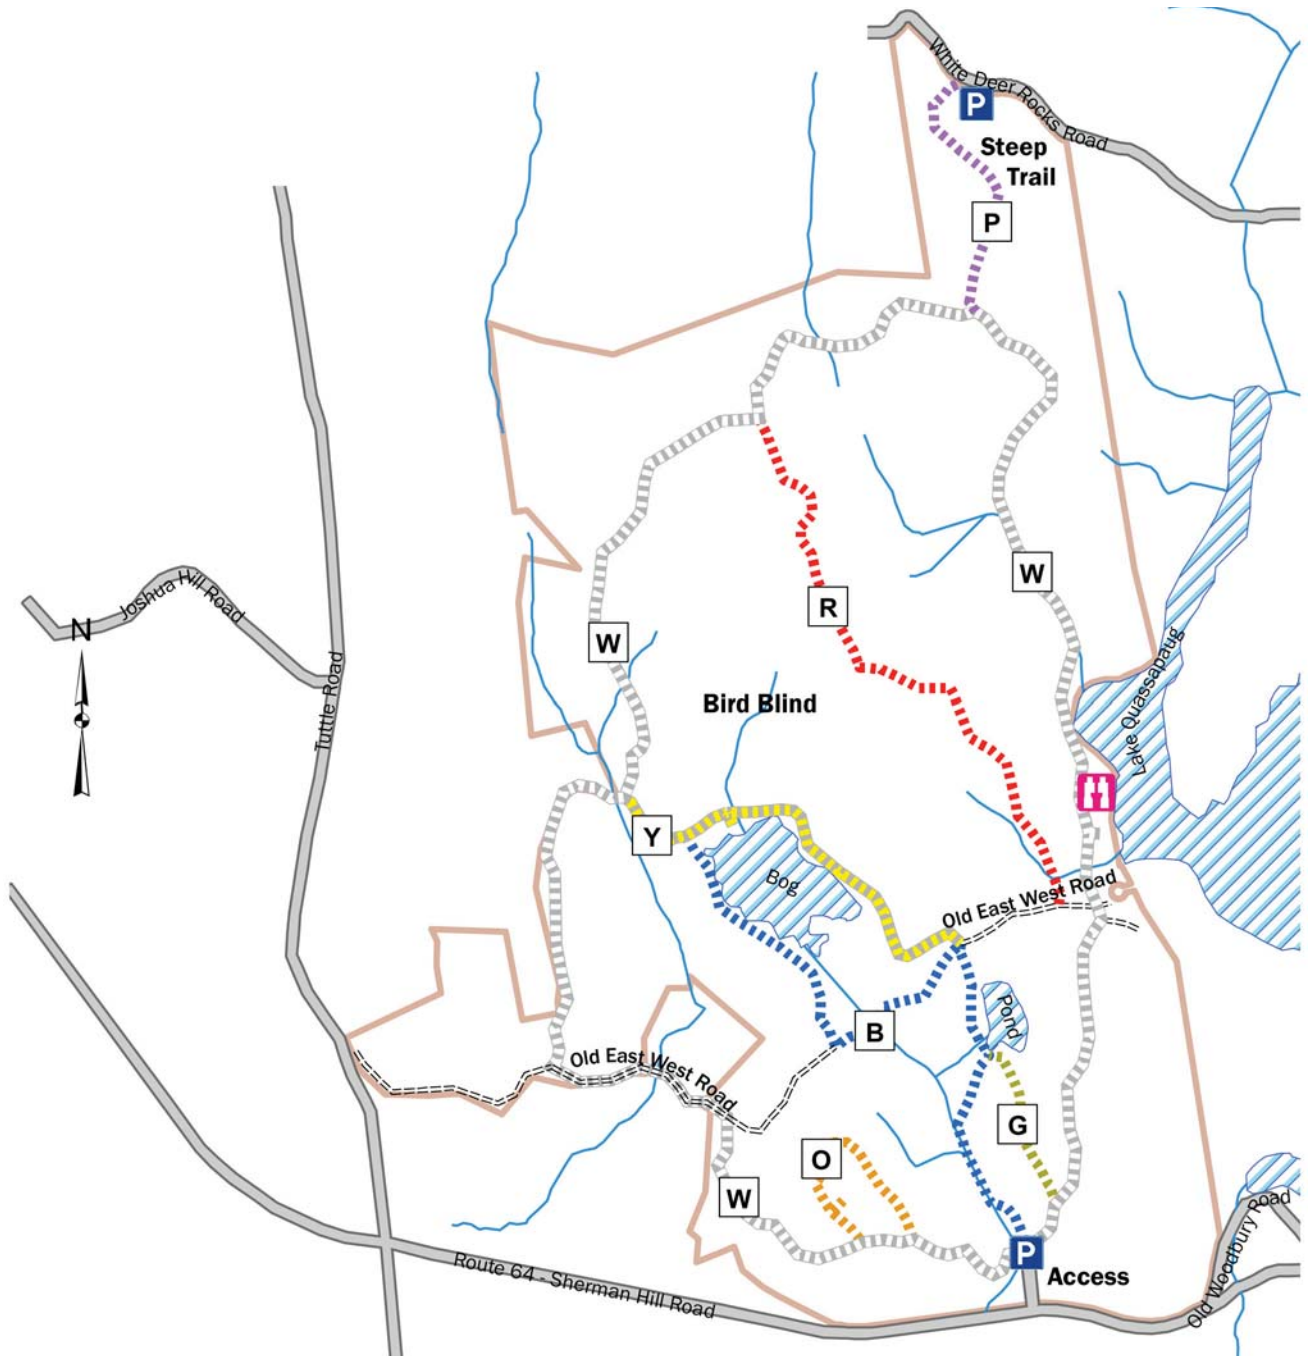

WHITTEMORE SANCTUARY

ROUTE 64 (SHERMAN HILL ROAD), WOODBURY, CT

Legend

- | | | | |
|----------|---------------------------------|----------|-----------------------|
| B | Blue Trail - 1.05 miles | P | Parking & Information |
| G | Green Trail - 0.23 miles | | View Location |
| | Old East West Road - 1.03 miles | | Stream |
| O | Orange Trail - 0.36 miles | | Road |
| P | Purple Trail - 0.03 miles | | Pond |
| R | Red Trail - 0.84 miles | | Whittemore Sanctuary |
| W | White Trail - 3.74 miles | | |
| Y | Yellow Trail - 0.63 miles | | |