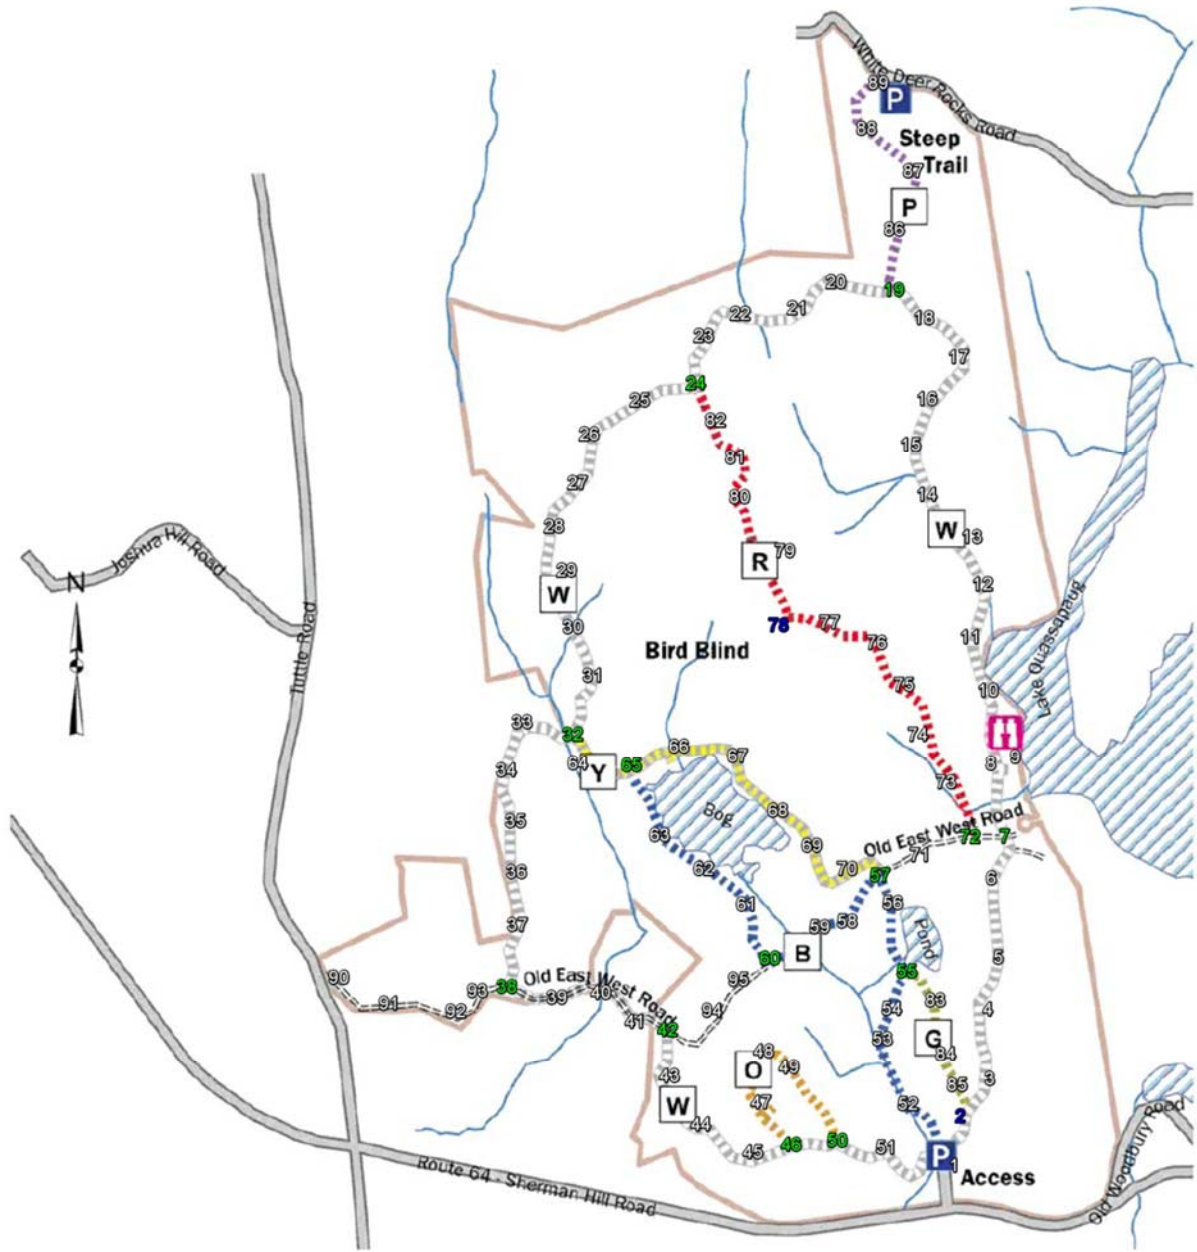

WHITTEMORE SANCTUARY

ROUTE 64 (SHERMAN HILL ROAD), WOODBURY, CT

Legend

- B** Blue Trail - 1.05 miles
- G** Green Trail - 0.23 miles
- Old East West Road - 1.03 miles
- O** Orange Trail - 0.36 miles
- P** Purple Trail - 0.03 miles
- R** Red Trail - 0.84 miles
- W** White Trail - 3.74 miles
- Y** Yellow Trail - 0.63 miles

- P** Parking & Information
- V** View Location
- Stream
- Road
- Pond
- Whittemore Sanctuary

White numbers correspond to normal signs, green ones mark signs at intersections, and blue ones mark an intersection with a false trail.

Note that NONE of the signs are actually green or blue; ALL are white.