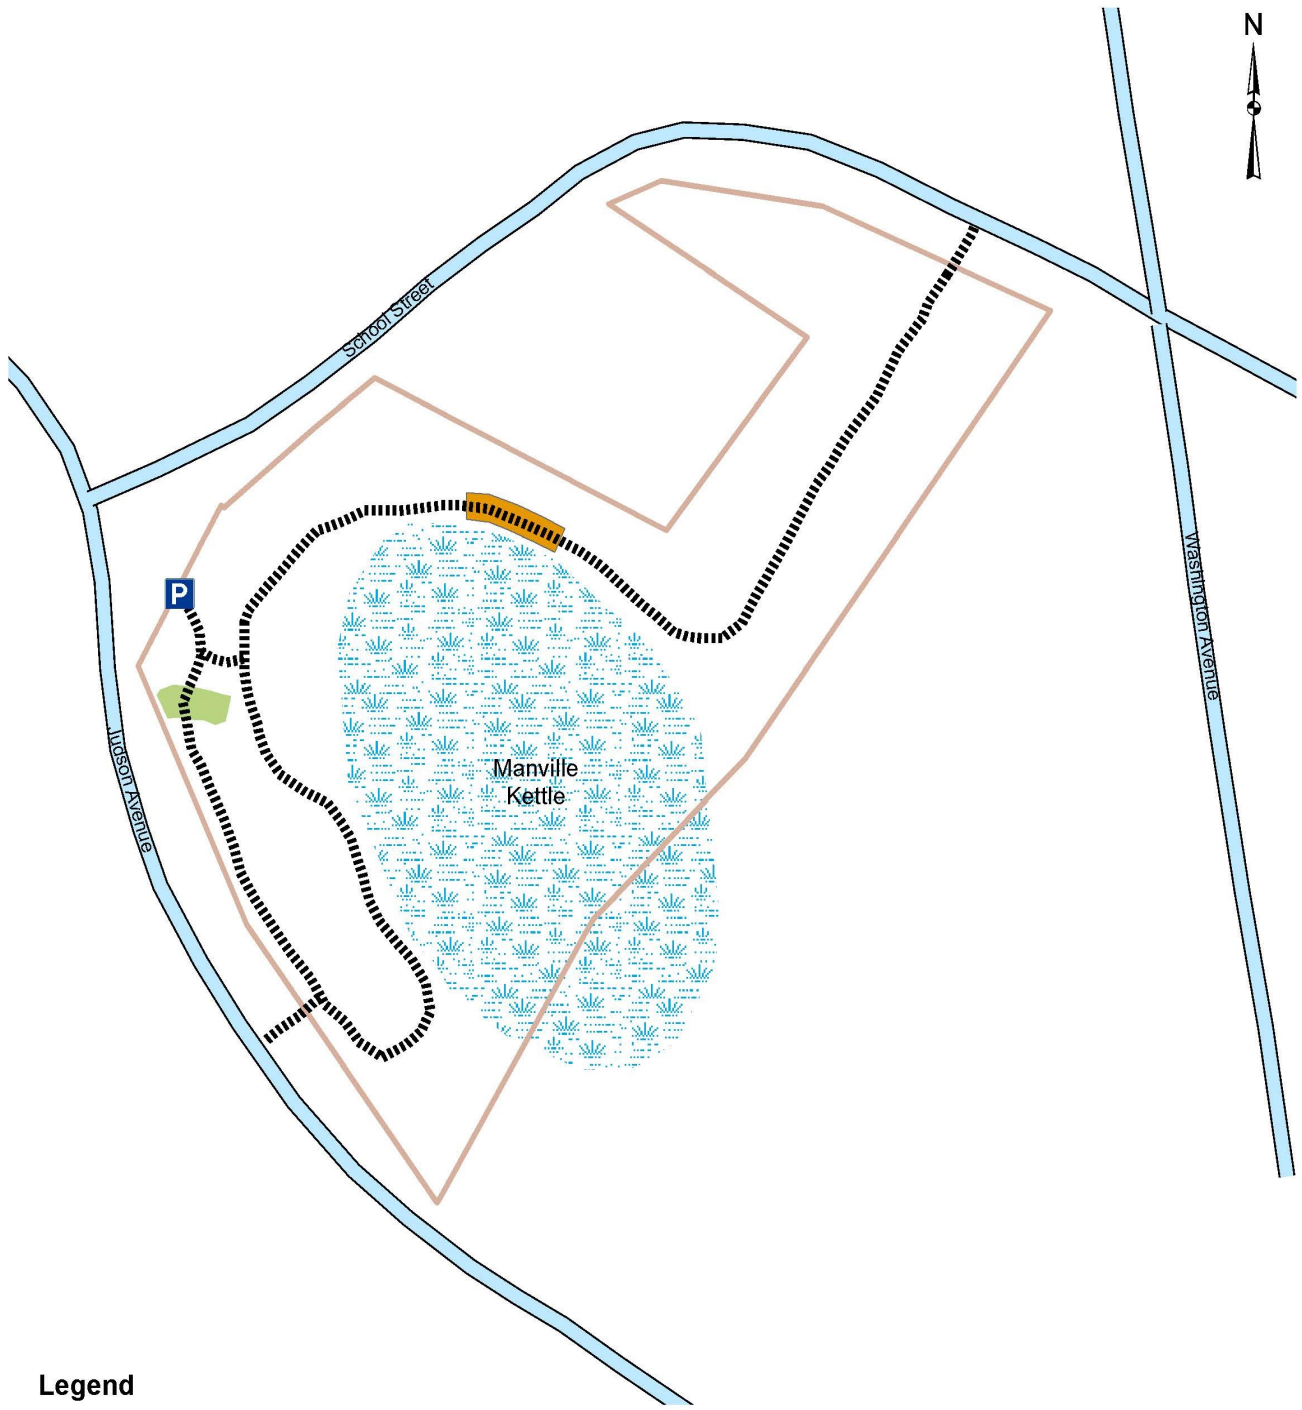

MANVILLE KETTLE PROPERTY

JUDSON AVENUE, WOODBURY, CT

Legend

- Parking & Information
- Rain Garden
- Trails
- Wetland
- Boardwalk
- Roads
- Manville Kettle Property