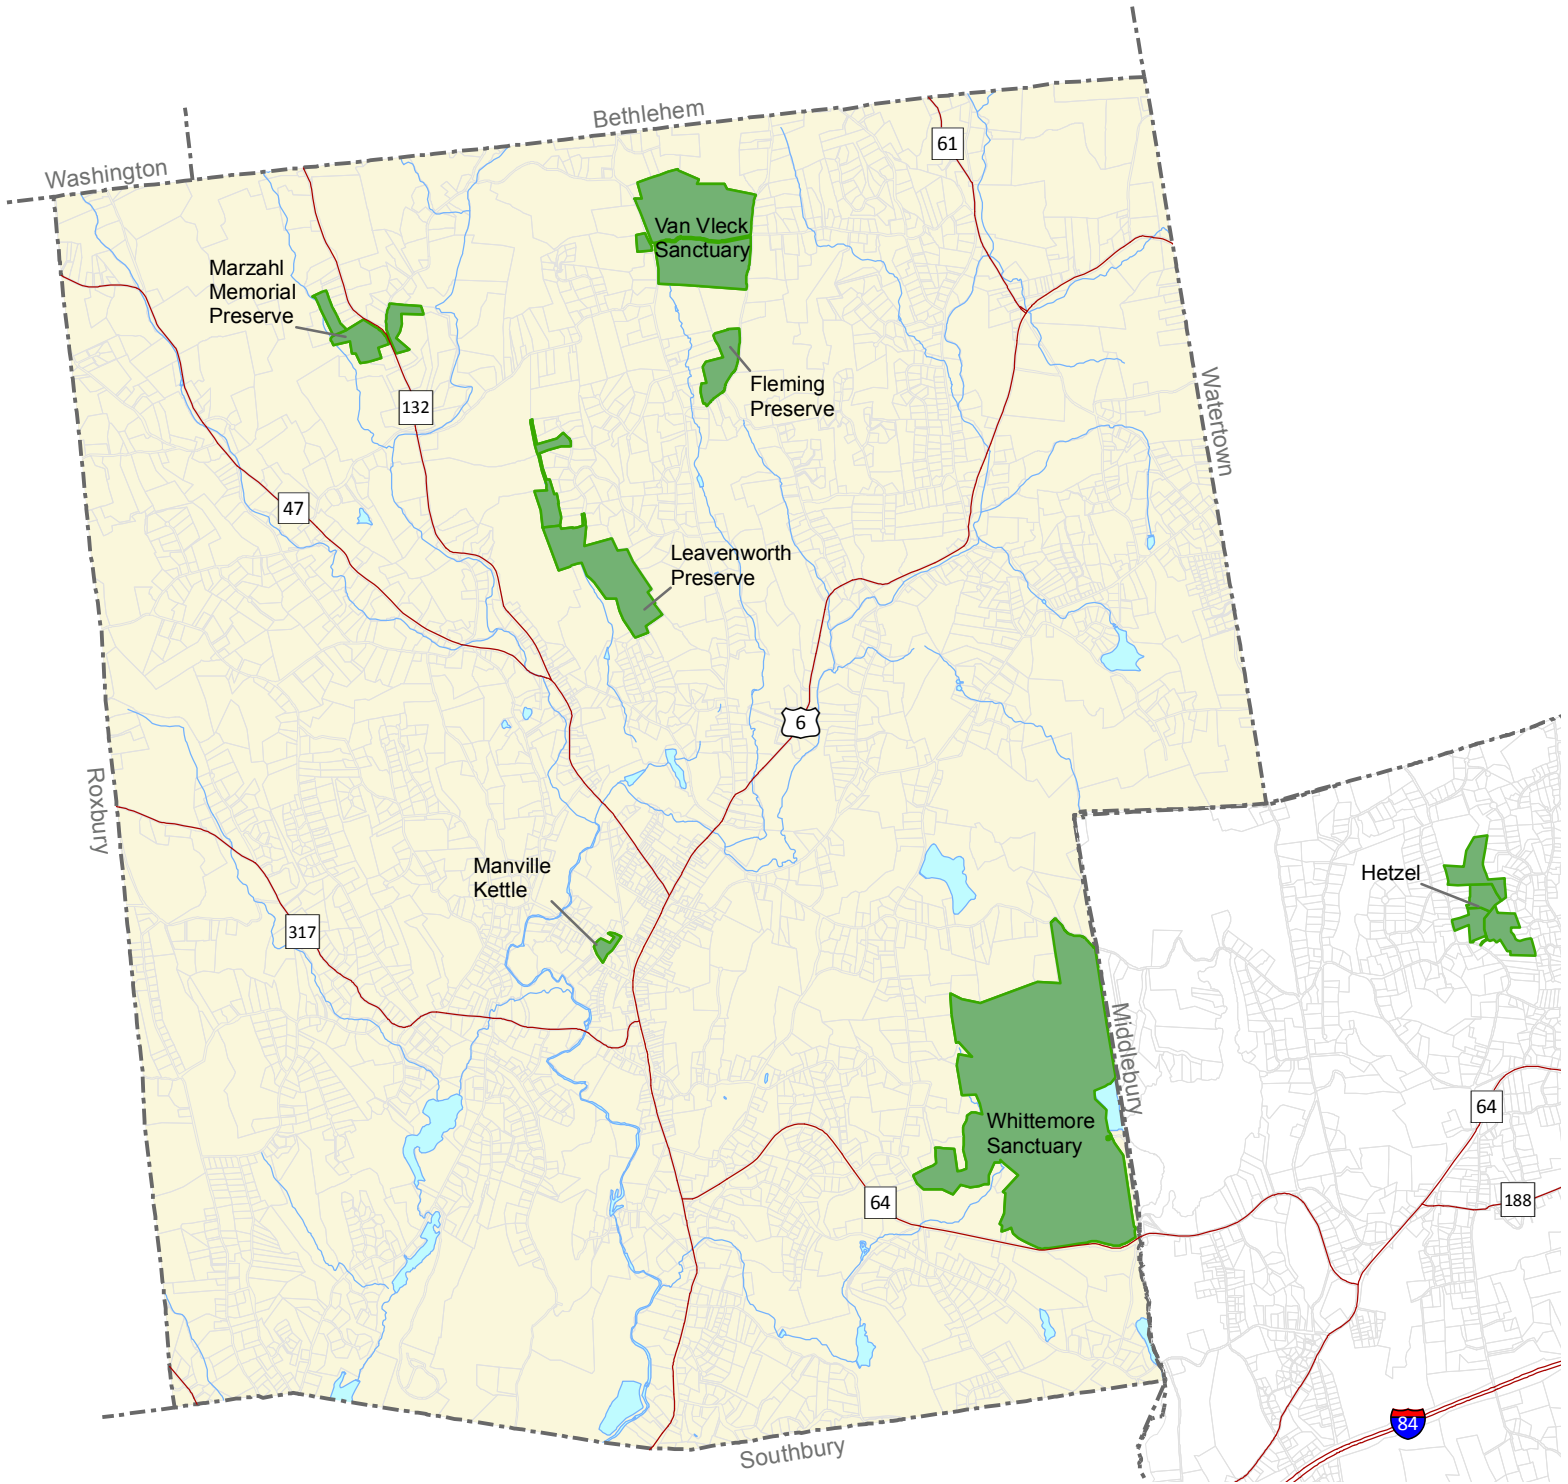

Flanders Properties that have hiking trails

For planning purposes only.
Delineations may not be exact.

Sources:
Town of Woodbury
CT 911 Roads: CTDPS/TeleAtlas
Parcels: New England Geographics
Hydrography: CT DEEP